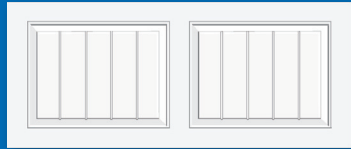

TOX fastening system attaches the stiles with the end stiles being attached to the face of the door to add strength and durability.

The model 1035 comes standard with 1/2" CFC-FREE laid-in-place polystyrene insulation.

PANEL CHOICES

Raised Panel

Ranch Panel

Carriage Style Short

Carriage Style Long

WINDOW INSERT OPTIONS

Ashton

Stockton